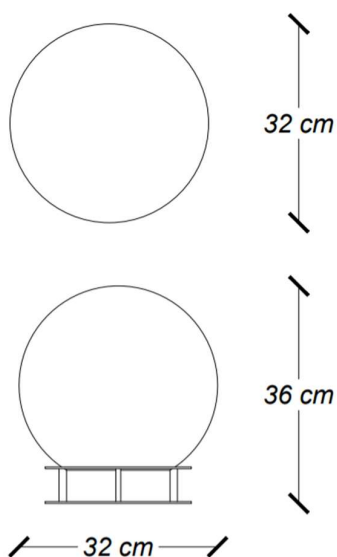

Sphere Dimensions

~ 32 Ø cm

Dimensions

32x32x36 cm

Weight

~ 8 kg

Design

Dedalica