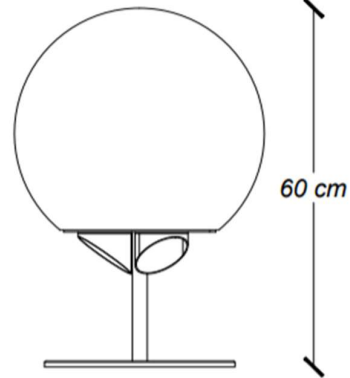

60 cm

42 cm

SOUND OUTPUT

Frequency Response

52 Hz - 21.000 Hz (+/- 3dB)

Sensitivity

89,0 dB / 2,83 V / 1m

Nominal Impedance

8 Ohm

Output Power

300 W

SPECIFICATIONS

Speaker Enclosure Material

Terracotta

Connectivity WIFI, Bluetooth, Ethernet, AUX

Compatibility

Android, IOS, Windows

Power Supply

100 - 240 V external power supply

Customization

Vast finish and color choices

Applications

Indoor/Outdoor living spaces, Offices, Executive meeting rooms, Clubs, Lounges, Yachts and Marine, Hotels, Lofts...

Sphere Dimensions

~ 42 Ø cm

Dimensions

42x42x60 cm

Weight

~15 Kg

Design

Dedalica